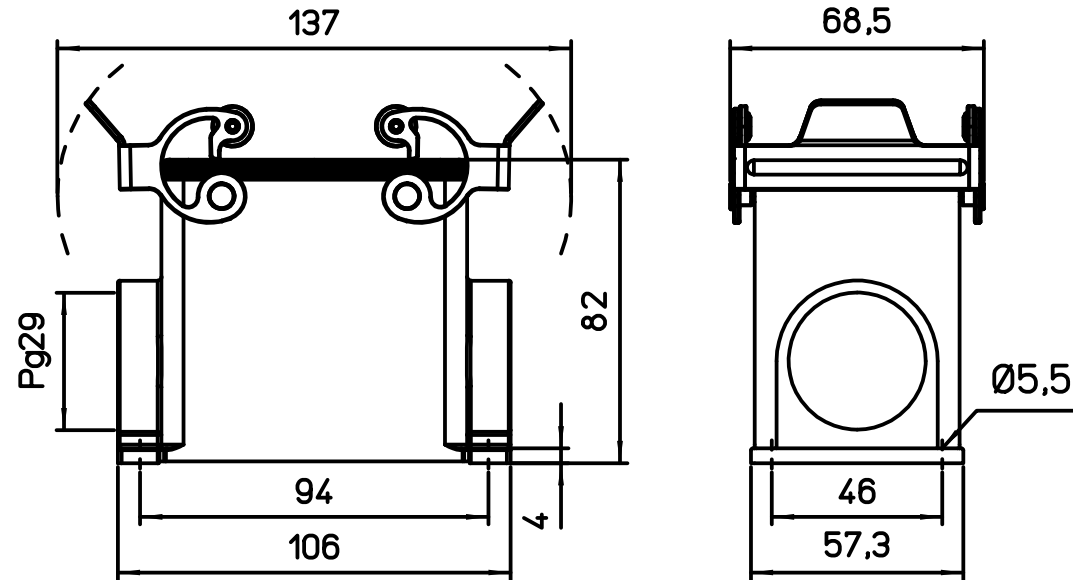

Diritti riservati

All rights reserved

1

2

3

REV	DATA	FIRMA		
 Dimensione in mm			Simplified representation with dimensions without tolerance	
Original Size A4			CHPX 50.29 C-TYPE, surface housings, 2 stainless steel levers, Pg29	Scale 1:2
Date 19/11/19				
Sign. Pitasi B.				